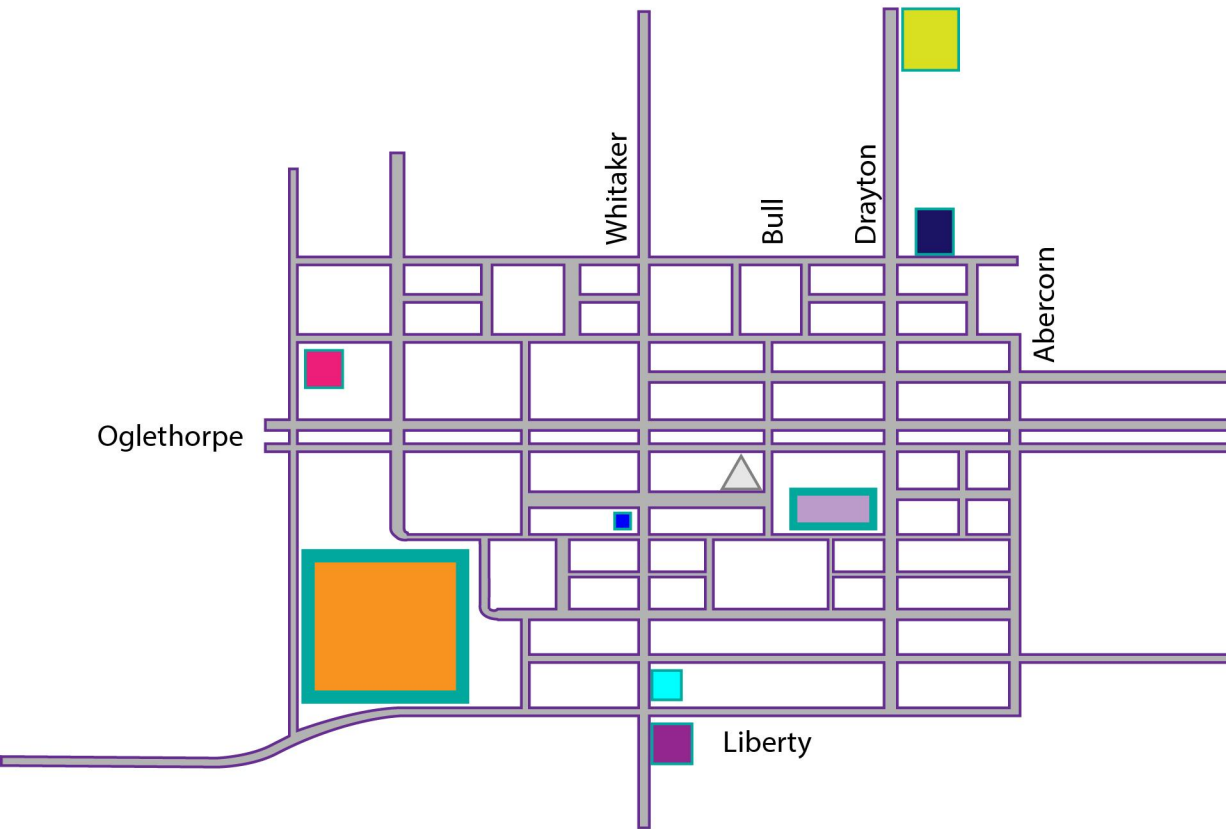

# Independent Presybyterian Church Parking Map

- IPC
- Bryan Street Parking Garage
- State Street Parking Garage
- Liberty Street Parking Garage
- Robinson Parking Garage
- BOE
- Smith Beauty Supply
- City Parking
- Civic Center  
(non-event Sundays only)